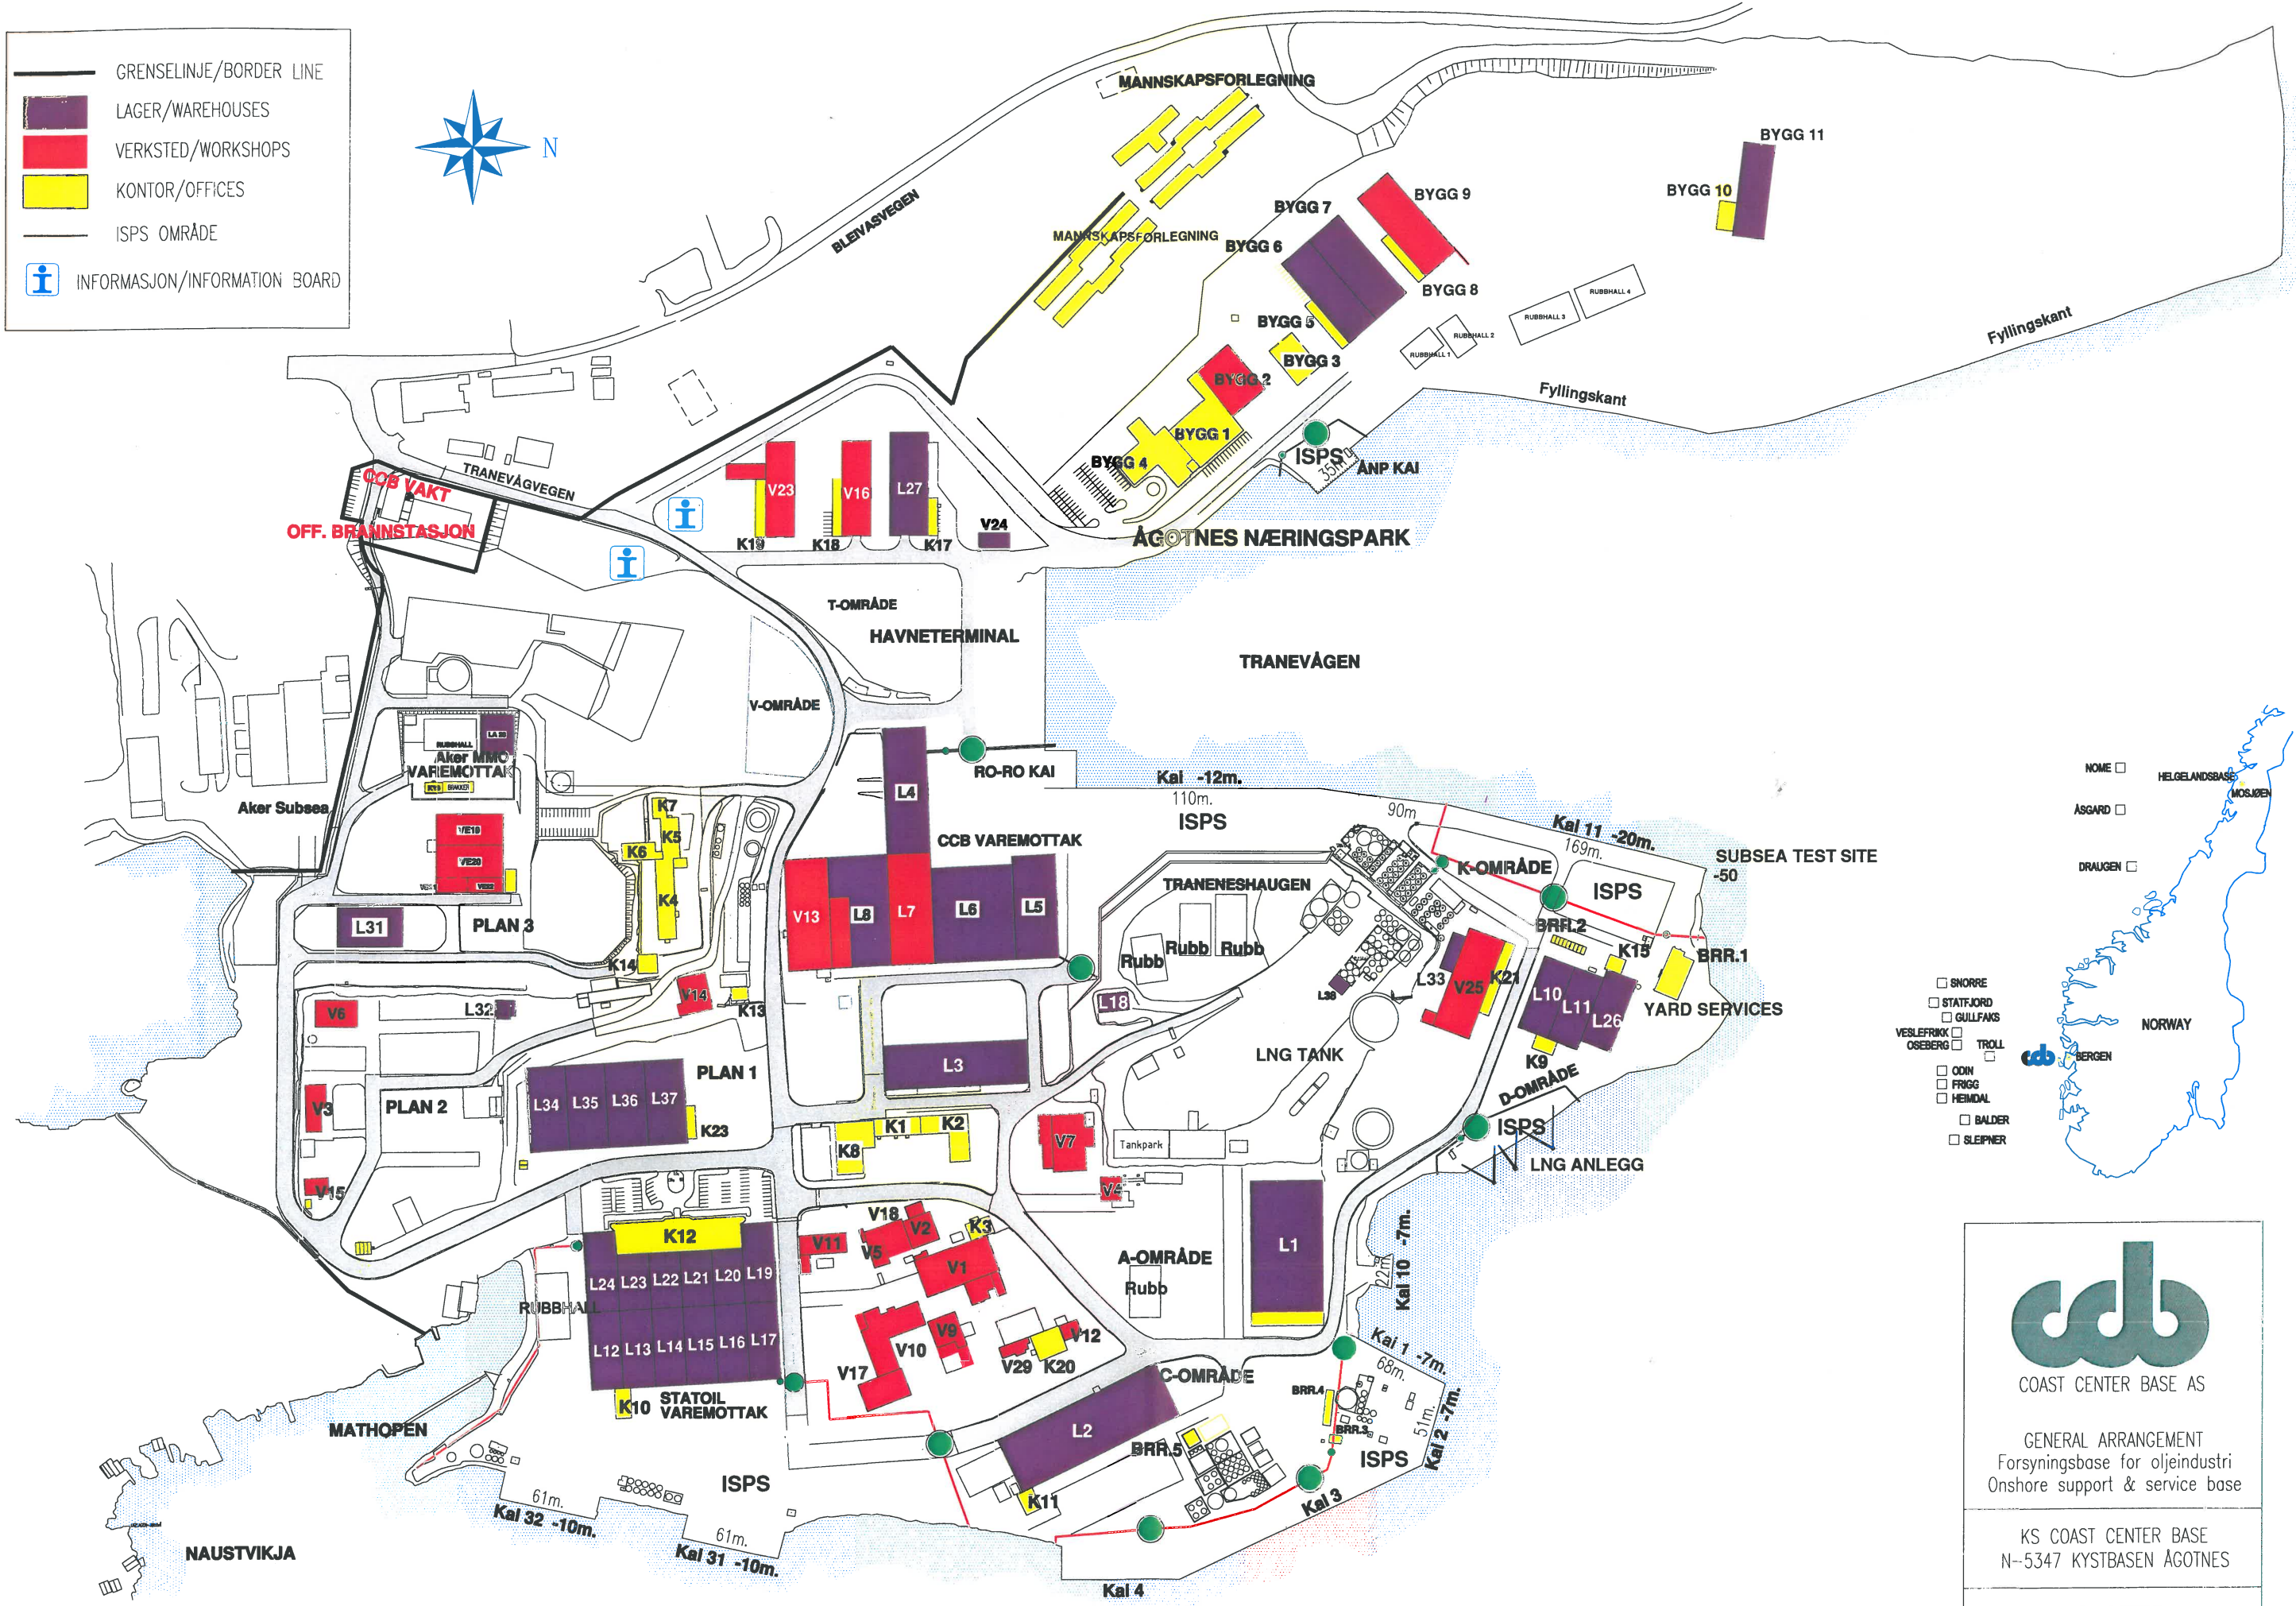

— GRENSELINJE/BORDER LINE
 LAGER/WAREHOUSES
 VERKSTED/WORKSHOPS
 KONTOR/OFFICES
 — ISPS OMRÅDE
 INFORMASJON/INFORMATION BOARD

COAST CENTER BASE AS
 GENERAL ARRANGEMENT
 Forsyningsbase for oljeindustri
 Onshore support & service base
 KS COAST CENTER BASE
 N-5347 KYSTBASEN AGOTNES
 Juni 2013