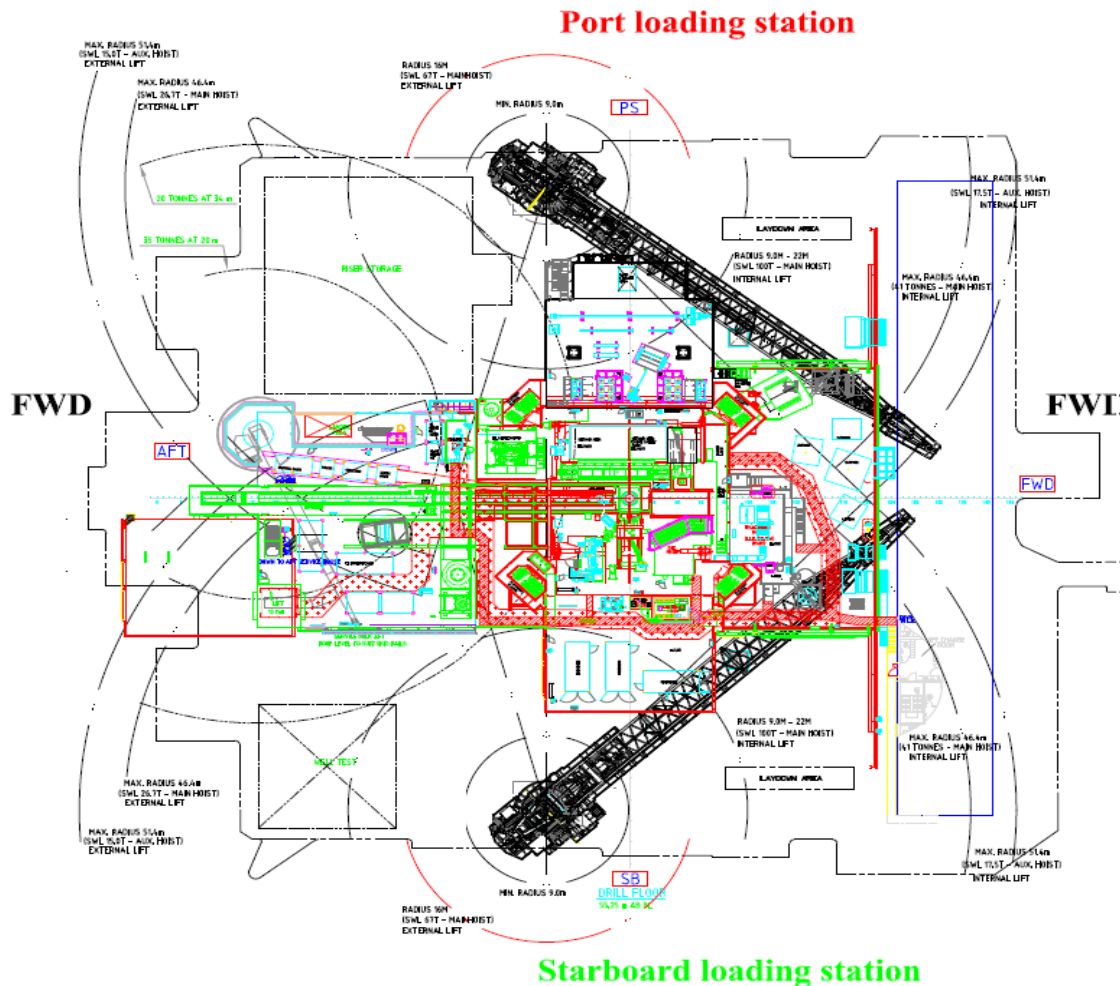

Songa Encourage

Vessel information sheet

Radius TID stb 160-170/port 180-190.

Rev date 16.04.2016

Communications

CCR/Bridge +47 52 03 40 02/03

Email: dpencourage@songaoffshore.com

VHF: Channel 73 and 16

MMSI: 258627000

Available UHF channels:

1. 467.550 Statioil ch 114
2. 467.575 Statioil ch 115
3. 457.525 Statioil ch 110
4. 457.550 Statioil ch 111
5. 457.575 Statioil ch 112
6. 467.525 Statioil ch 113

Crane limits:

Port crane:

Main line 9m to 28m: 75 tons 3 fall
 Aux 10,7m to 51,4m: 17,5 tons 1 fall

Starboard crane:

Main line 9m to 28m: 75 tons 3 fall
 Aux 10,7m to 51,4m: 17,5 tons 1 fall

All vessels must comply with GOMO guidelines when entering Songa Encourage 500 meter safety zone.