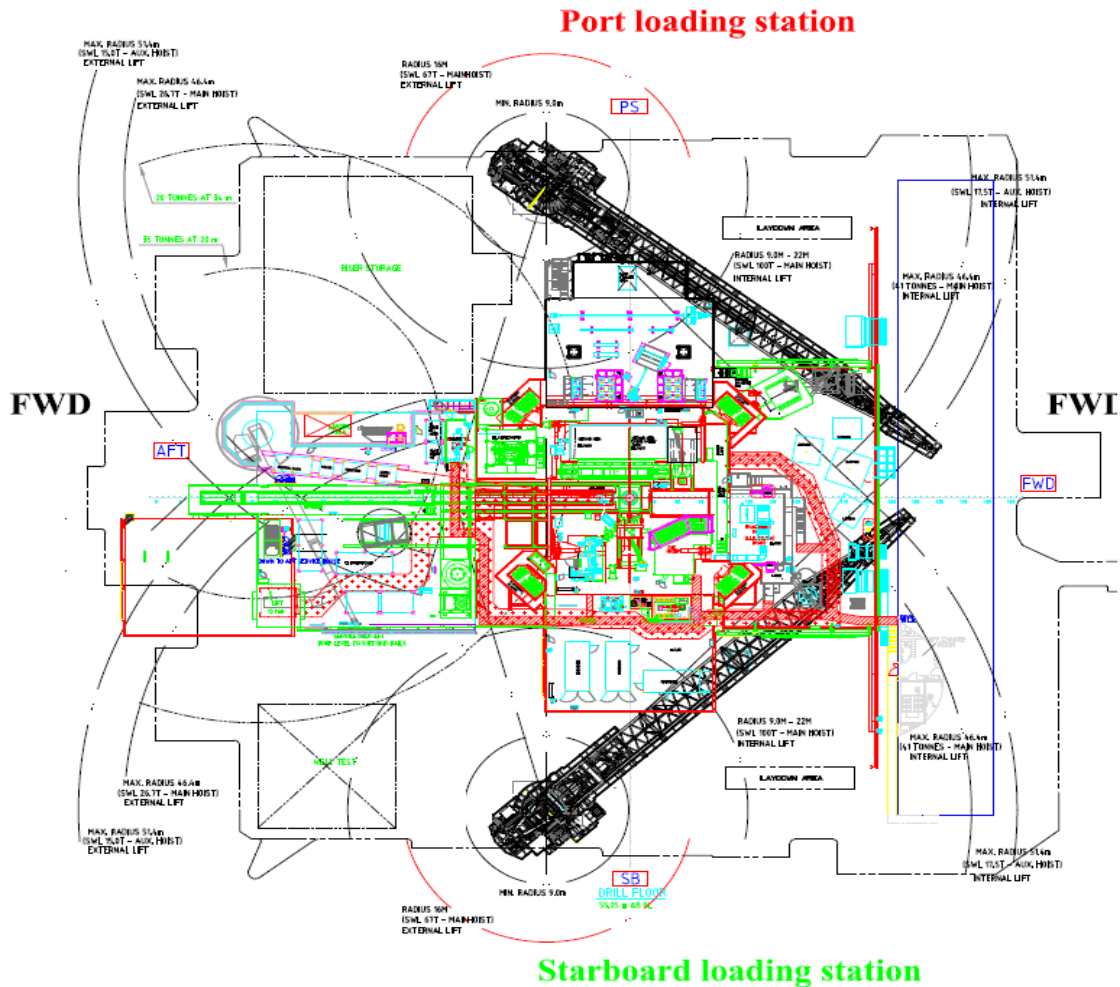

Songa Enabler

Vessel information sheet

RADIUS 700x TID's: Stb Fwd 150, Stb Aft 160, Port Fwd 170, Port Aft 180

Rev date 02.08.2016

Communications

CCR/Bridge +47 52 00 90 02/03

Email: dpenabler@songaoffshore.com

VHF: Channel 69 and 16

Call Sign: LEWU - MMSI: 258615000

Available UHF channels:

1. 467.550 Statioil ch 114
2. 467.575 Statioil ch 115
3. 457.525 Statioil ch 110
4. 457.550 Statioil ch 111
5. 457.575 Statioil ch 112
6. 467.525 Statioil ch 113

Crane limits:

Port crane:

Main line 9m to 28m: 75 tons 3 fall
Aux 10,7m to 51,4m: 17,5 tons 1 fall

Starboard crane:

Main line 9m to 28m: 75 tons 3 fall
Aux 10,7m to 51,4m: 17,5 tons 1 fall

All vessels must comply with GOMO guidelines when entering Songa Enabler 500 meter safety zone.