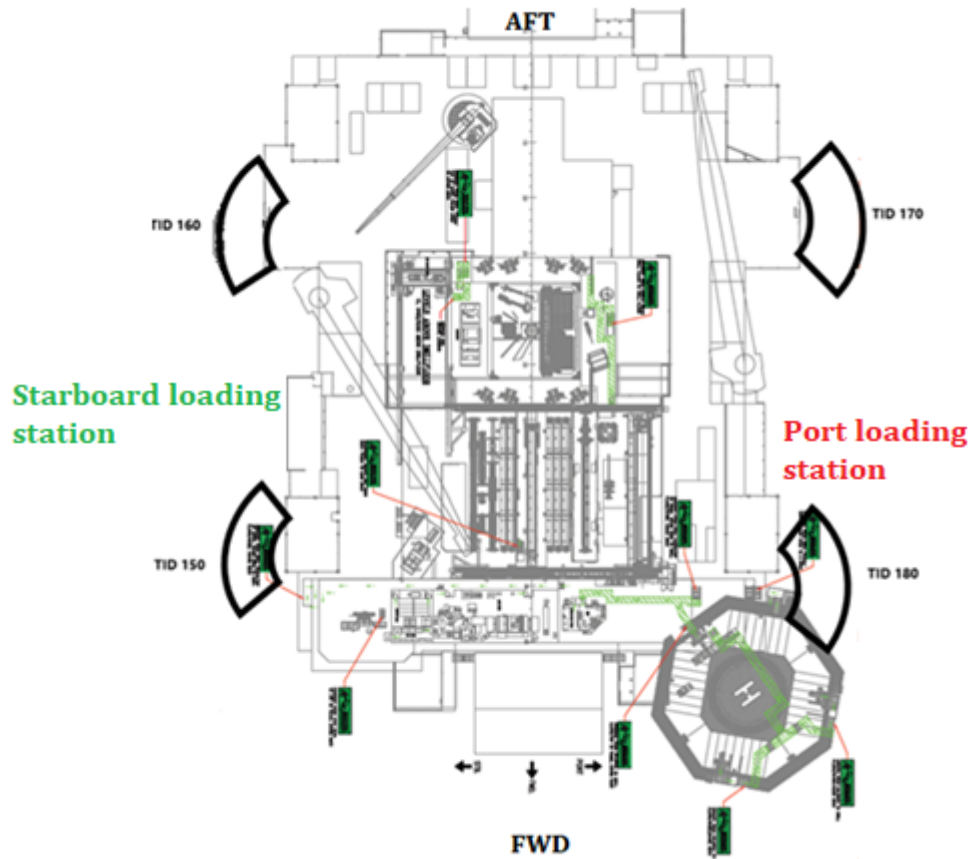

Transocean Norge

Vessel information sheet

Radius TID: stb 150 – 160 / port 170 – 180

Communications

CCR/Bridge: +47 51 76 80 01

Email: dperator.tng@deepwater.com

VHF: Channel 15 and 16

MMSI: 538007928

Available UHF channels:

1. 457,525 Equinor ch 110
2. 457,550 Equinor ch 111
3. 467,525 Equinor ch 113
4. 467,575 Equinor ch 115

Crane limits:

Port crane: Main line 8m to 47m: 75 tons 3 fall
Aux 9.5m to 49m: 17 tons 1 fall

Starboard crane:

Main line 8m to 47m: 75 tons 3 fall
Aux 9.5m to 49m: 17 tons 1 fall

All vessels must comply with GOMO guidelines when entering Transocean Norge 500 meter safety zone.